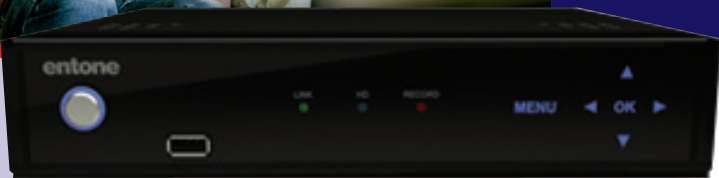

Amulet™ 300/350 Next Generation IPTV DVR

Robust & Flexible Platform for Advanced Media Delivery

Amulet is a next-generation SD/HD MPEG-4 IPTV receiver that offers a cost-effective way to deliver high-quality video services. Compact and stylish, yet Amulet is a powerful and flexible platform for advanced media delivery. It decodes popular video formats including MPEG-4 (AVC/H.264), MPEG-2, VC-1 and DivX, as well as advanced audio format decodes and transcoding capability.